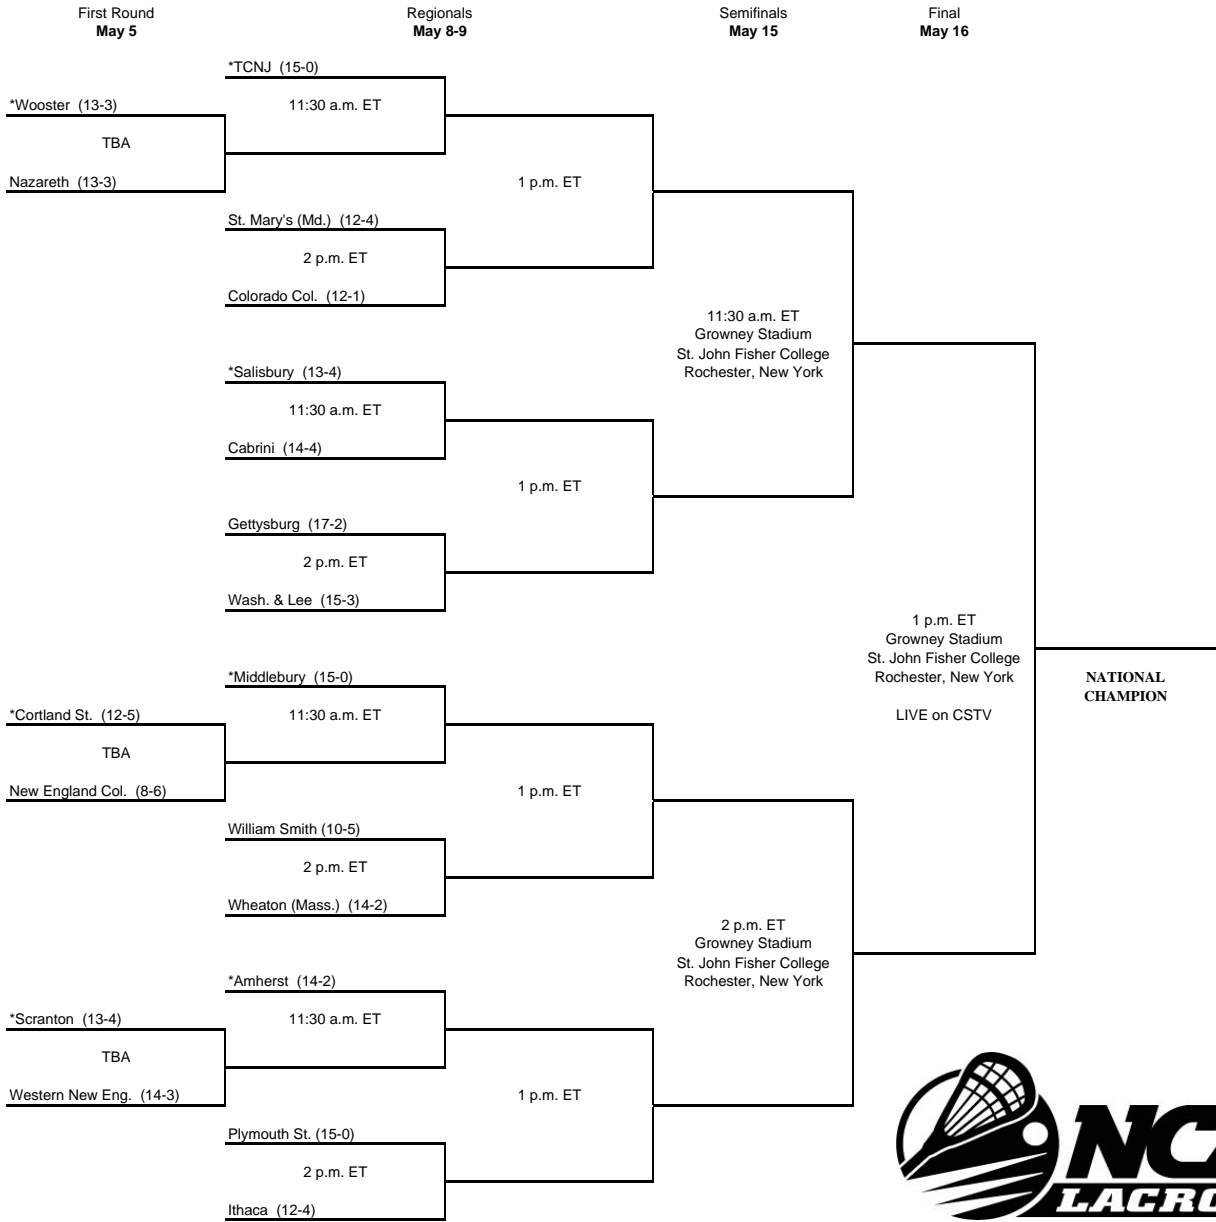

2004 NCAA Division III Women's LACROSSE CHAMPIONSHIP

NATIONAL CHAMPION

Teams listed on the top of the bracket are the designated home teams.
This bracket reflects overall records.
* Host Institution