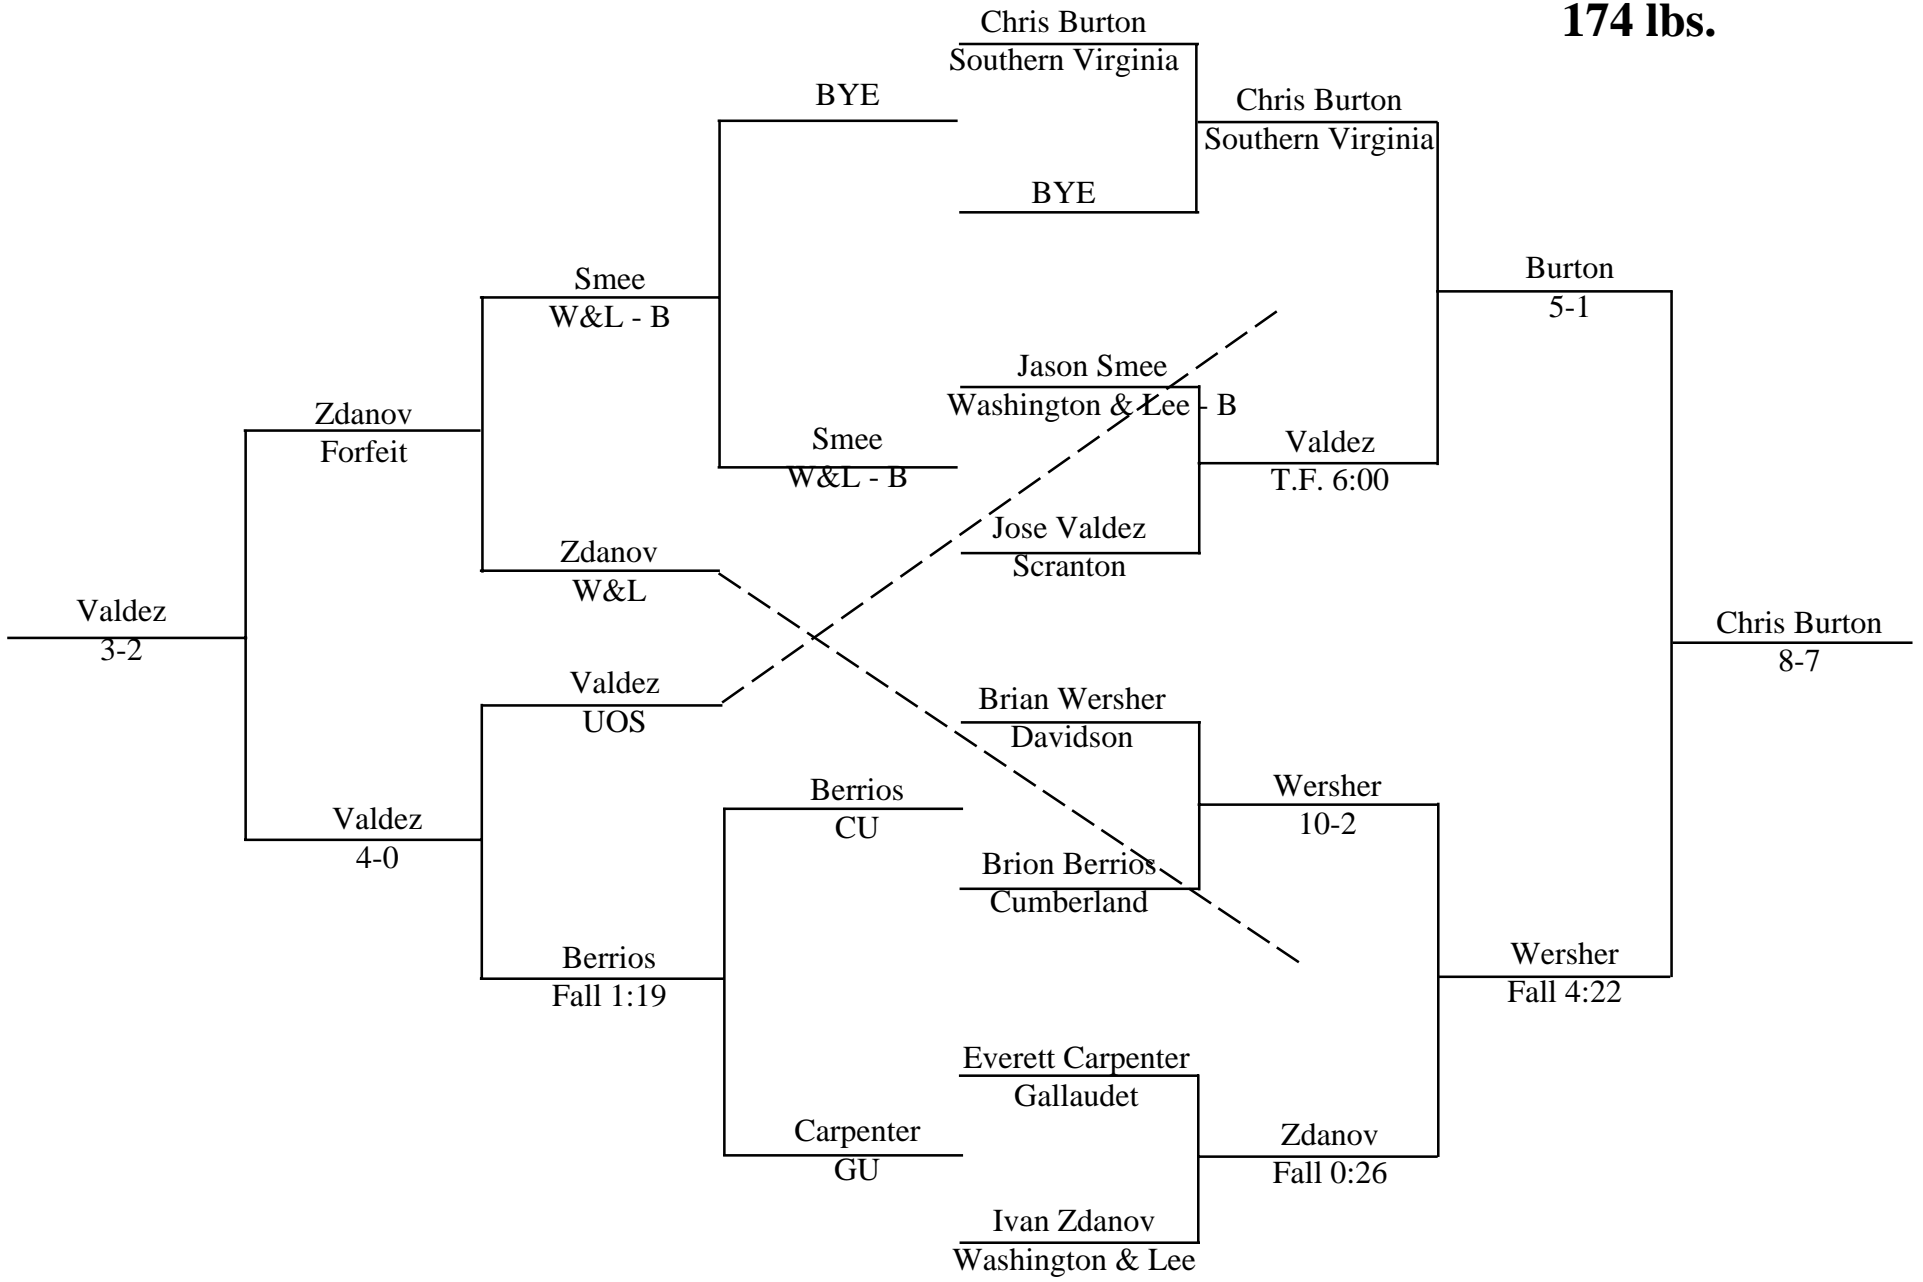

2001 Washington and Lee Wrestling Invitational

174 lbs.