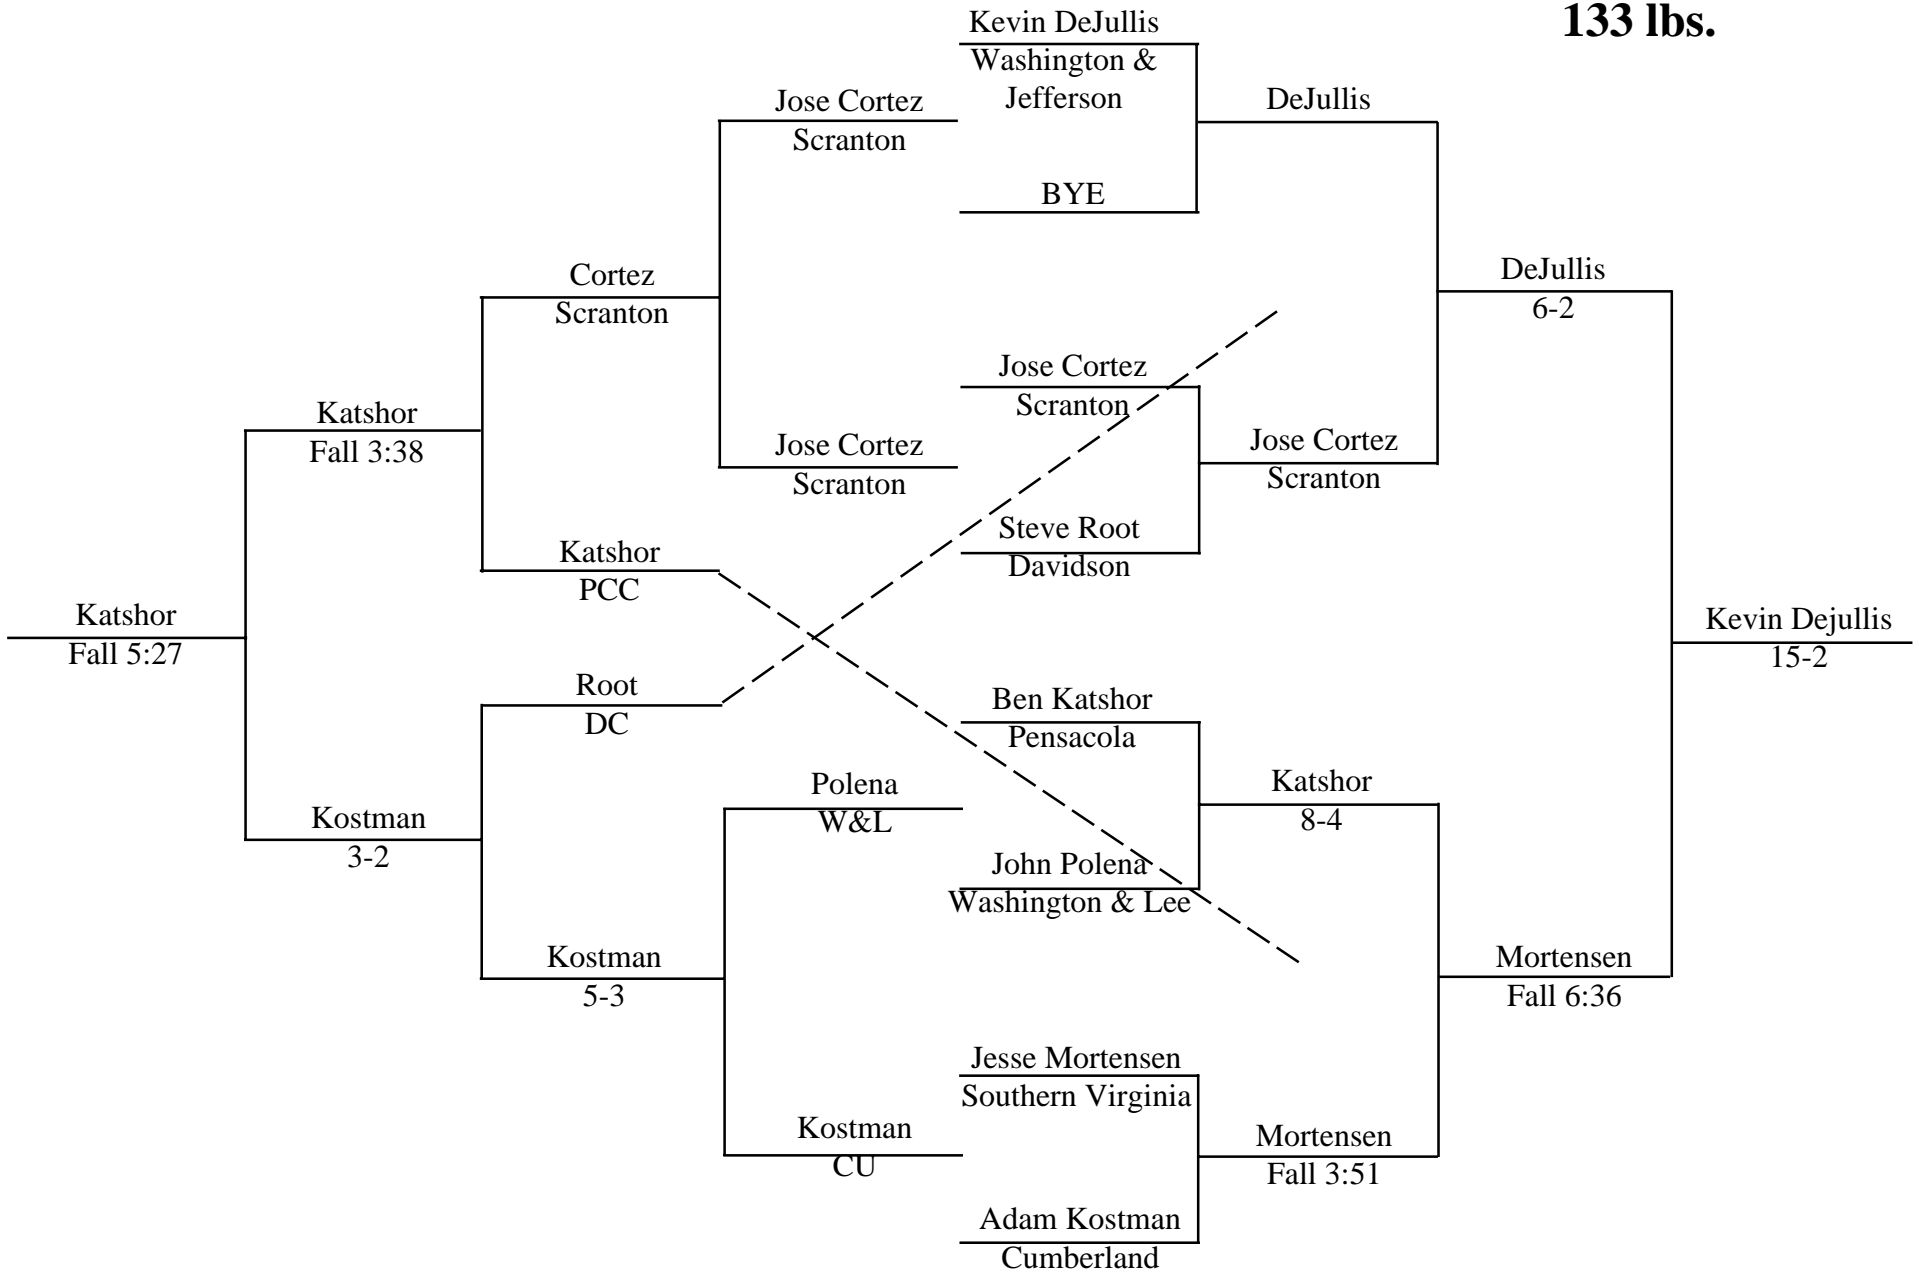

# 2001 Washington and Lee Wrestling Invitational

**125 lbs.**

# 2001 Washington and Lee Wrestling Invitational

**133 lbs.**

# *2001 Washington and Lee Wrestling Invitational*

**141 lbs.**

# 2001 Washington and Lee Wrestling Invitational

**157 lbs.**