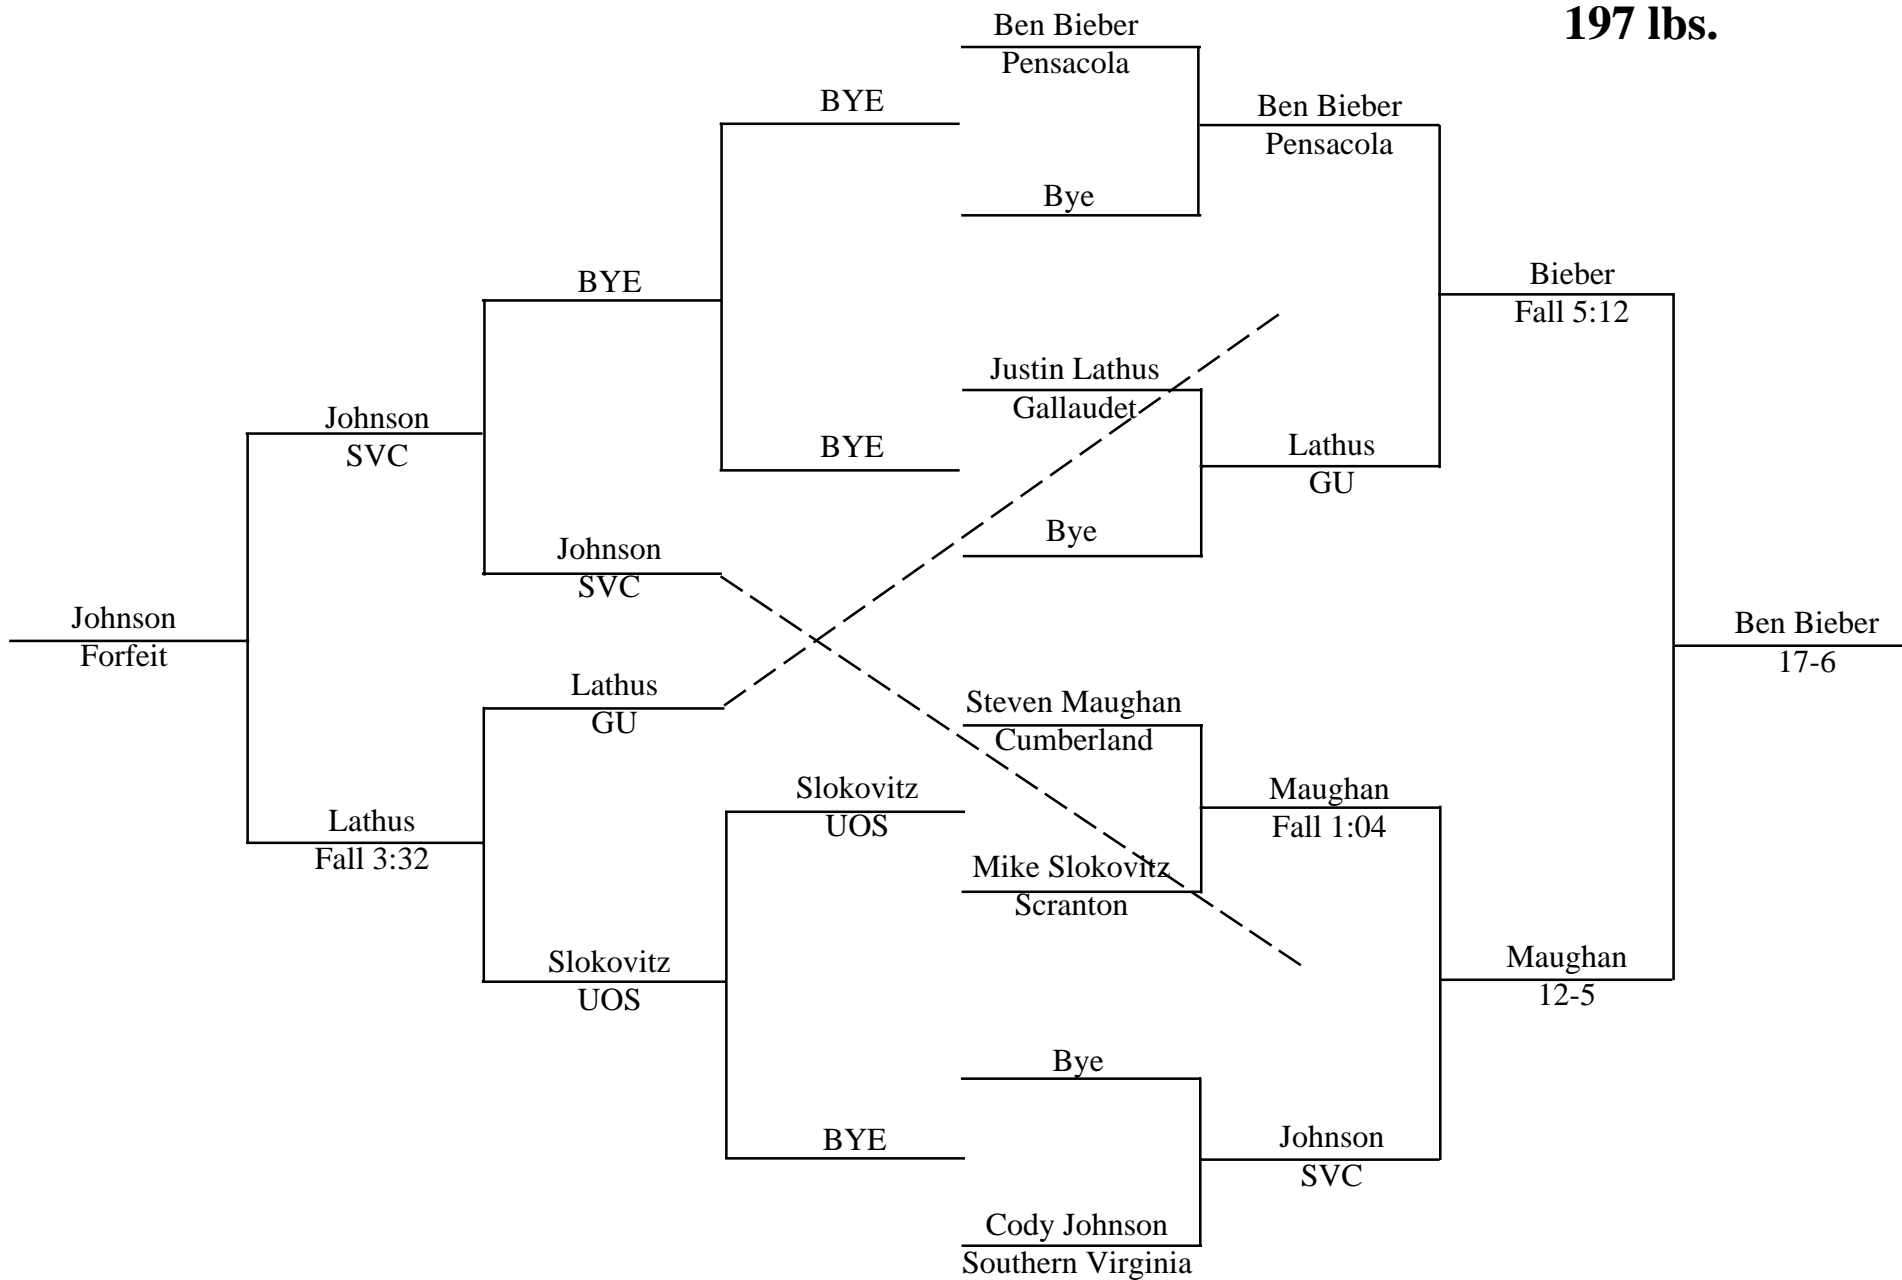

2001 Washington and Lee Wrestling Invitational

197 lbs.