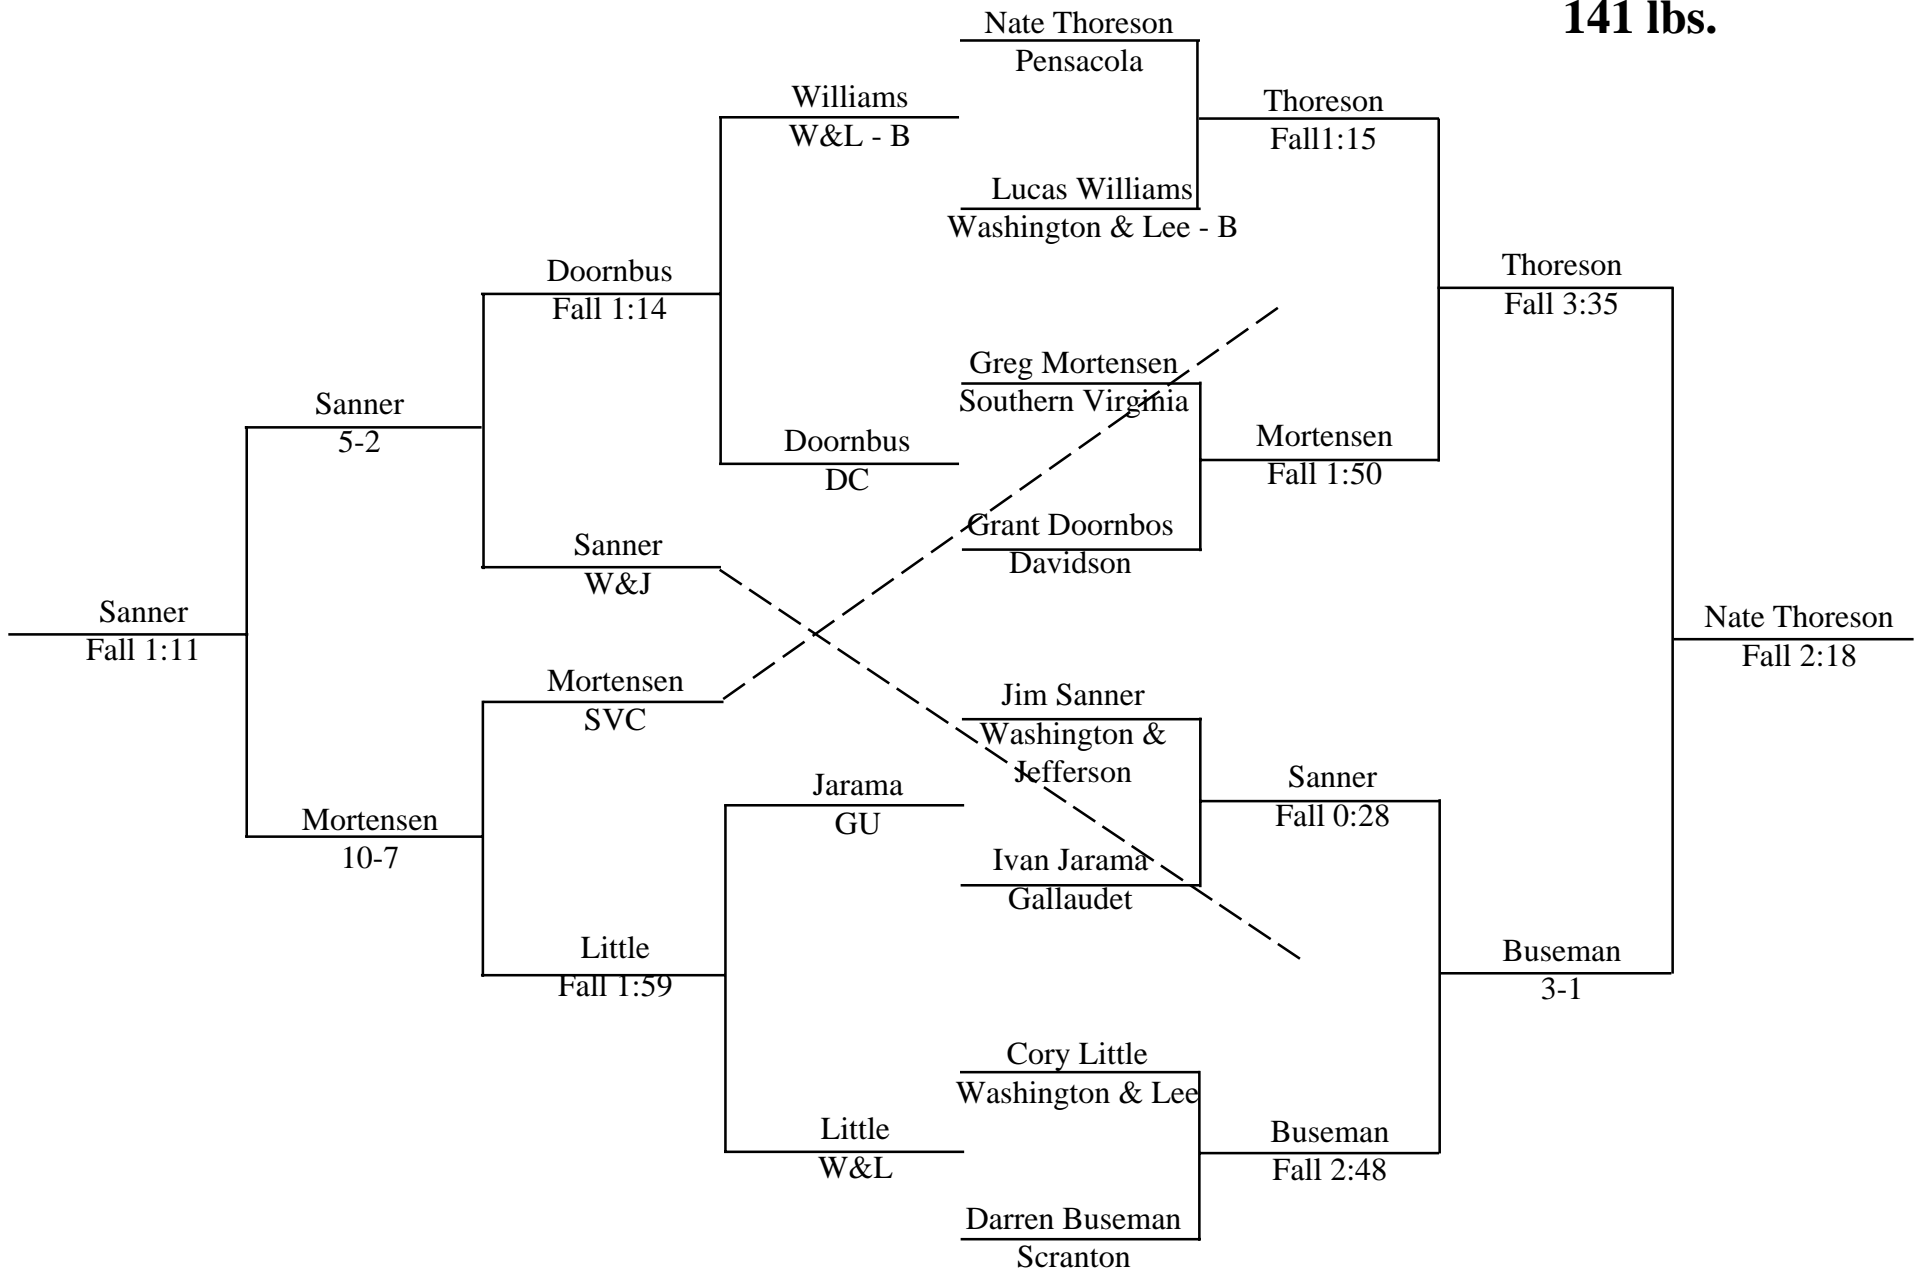

# 2001 Washington and Lee Wrestling Invitational

**125 lbs.**

# 2001 Washington and Lee Wrestling Invitational

**133 lbs.**

# *2001 Washington and Lee Wrestling Invitational*

**141 lbs.**

# 2001 Washington and Lee Wrestling Invitational

**157 lbs.**