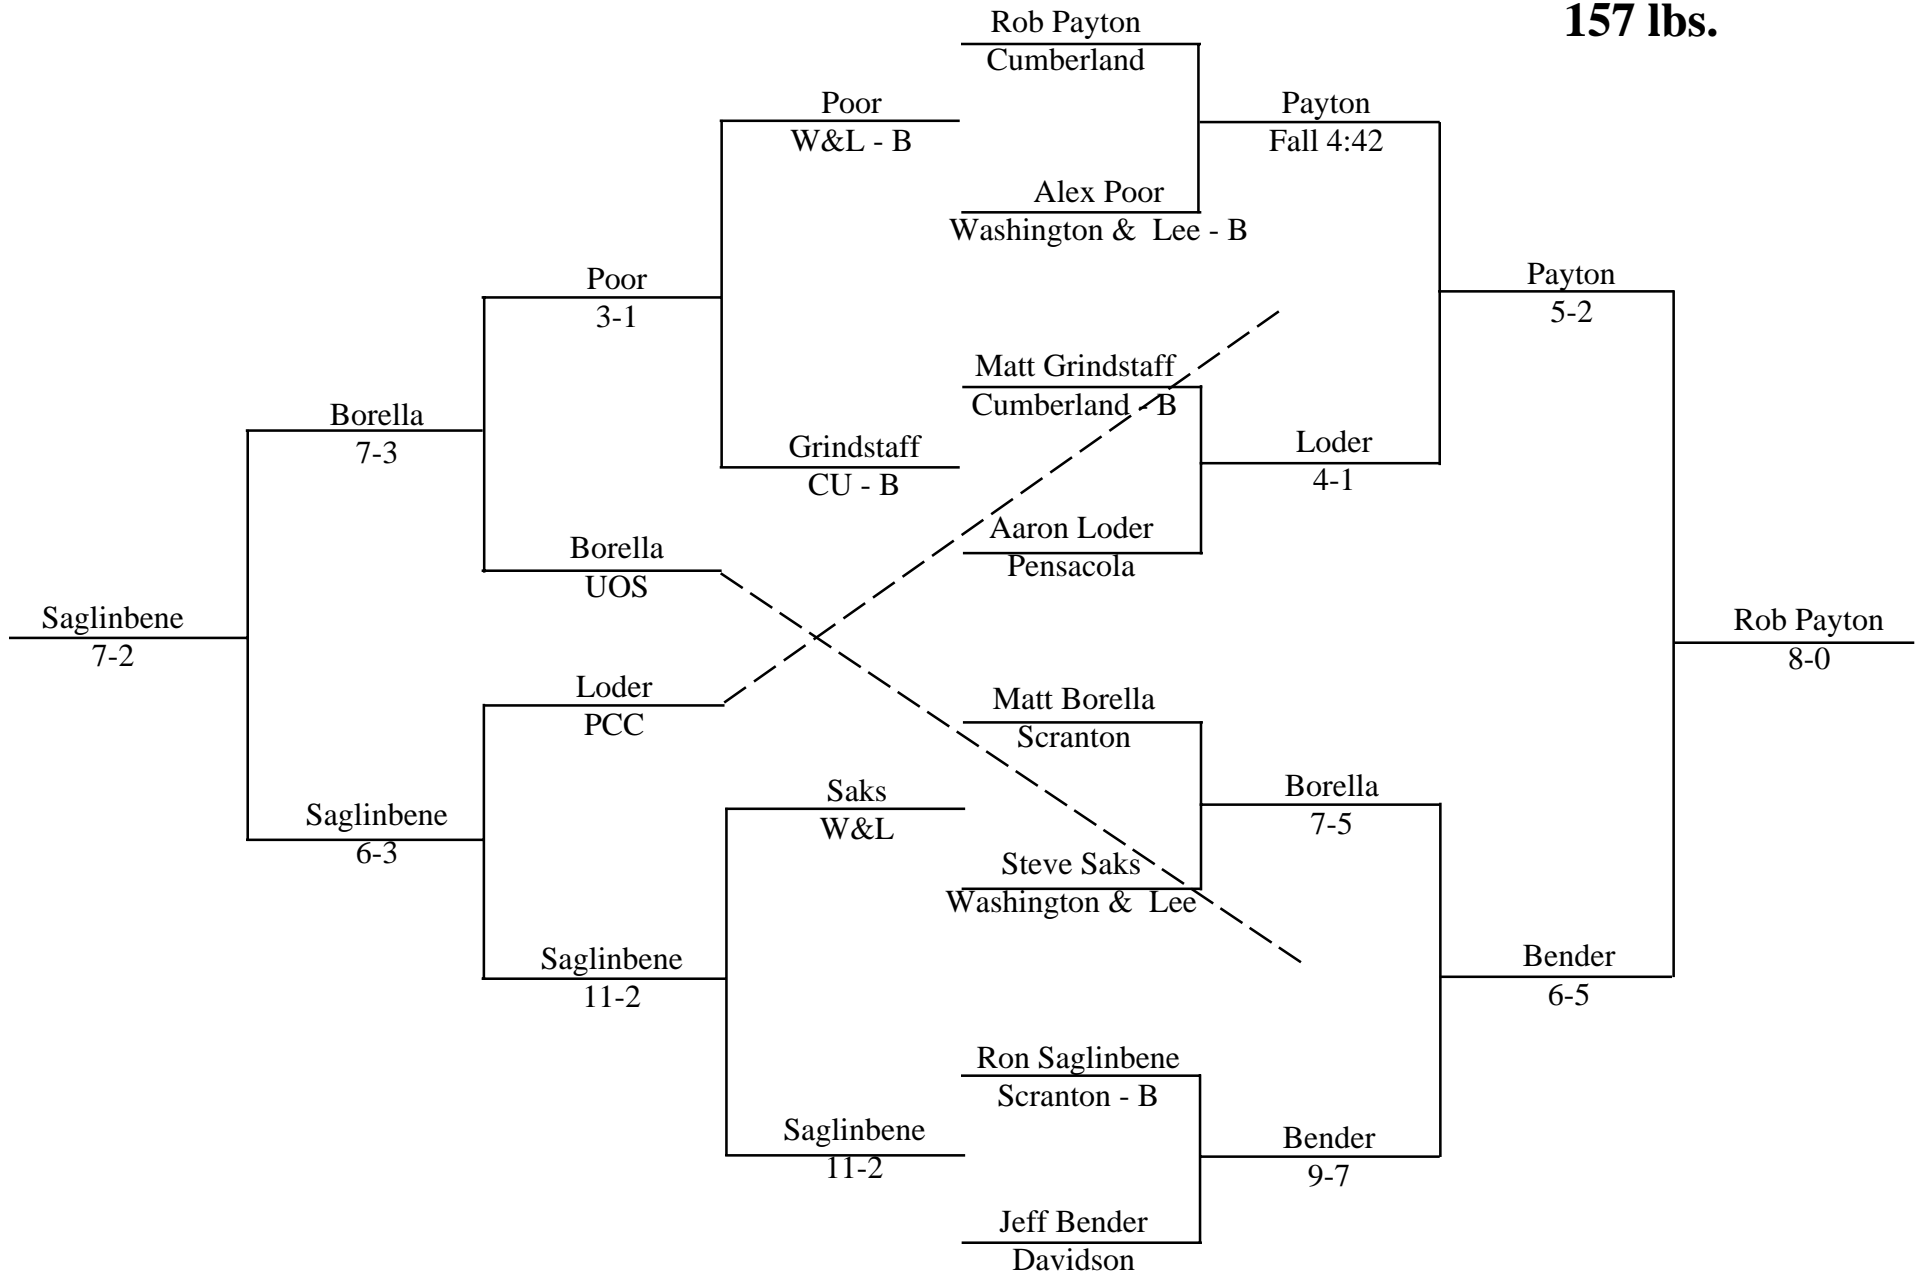

2001 Washington and Lee Wrestling Invitational

157 lbs.