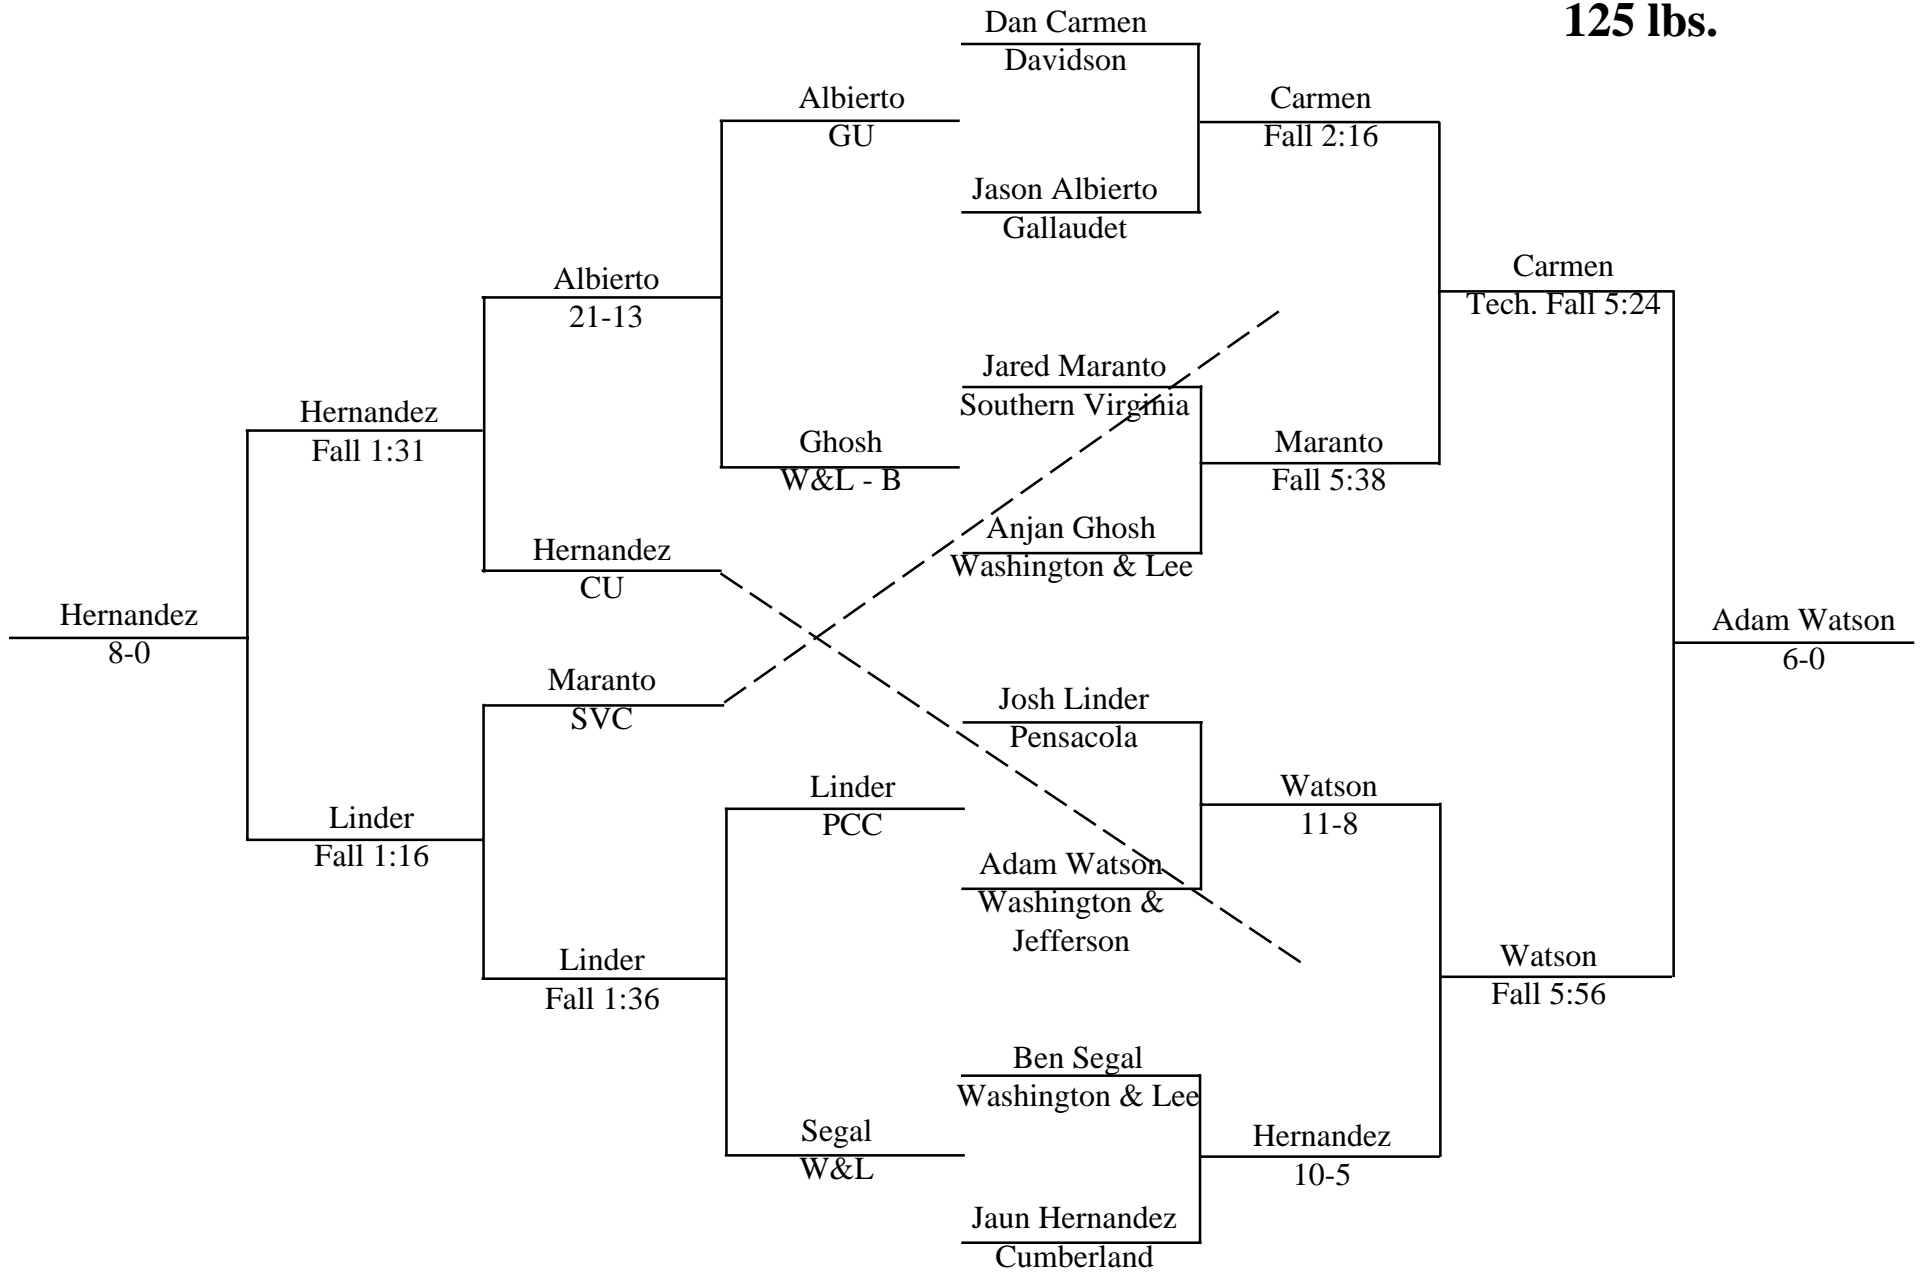

# 2001 Washington and Lee Wrestling Invitational

**125 lbs.**

# 2001 Washington and Lee Wrestling Invitational

**133 lbs.**

# *2001 Washington and Lee Wrestling Invitational*

**141 lbs.**

# 2001 Washington and Lee Wrestling Invitational

**157 lbs.**