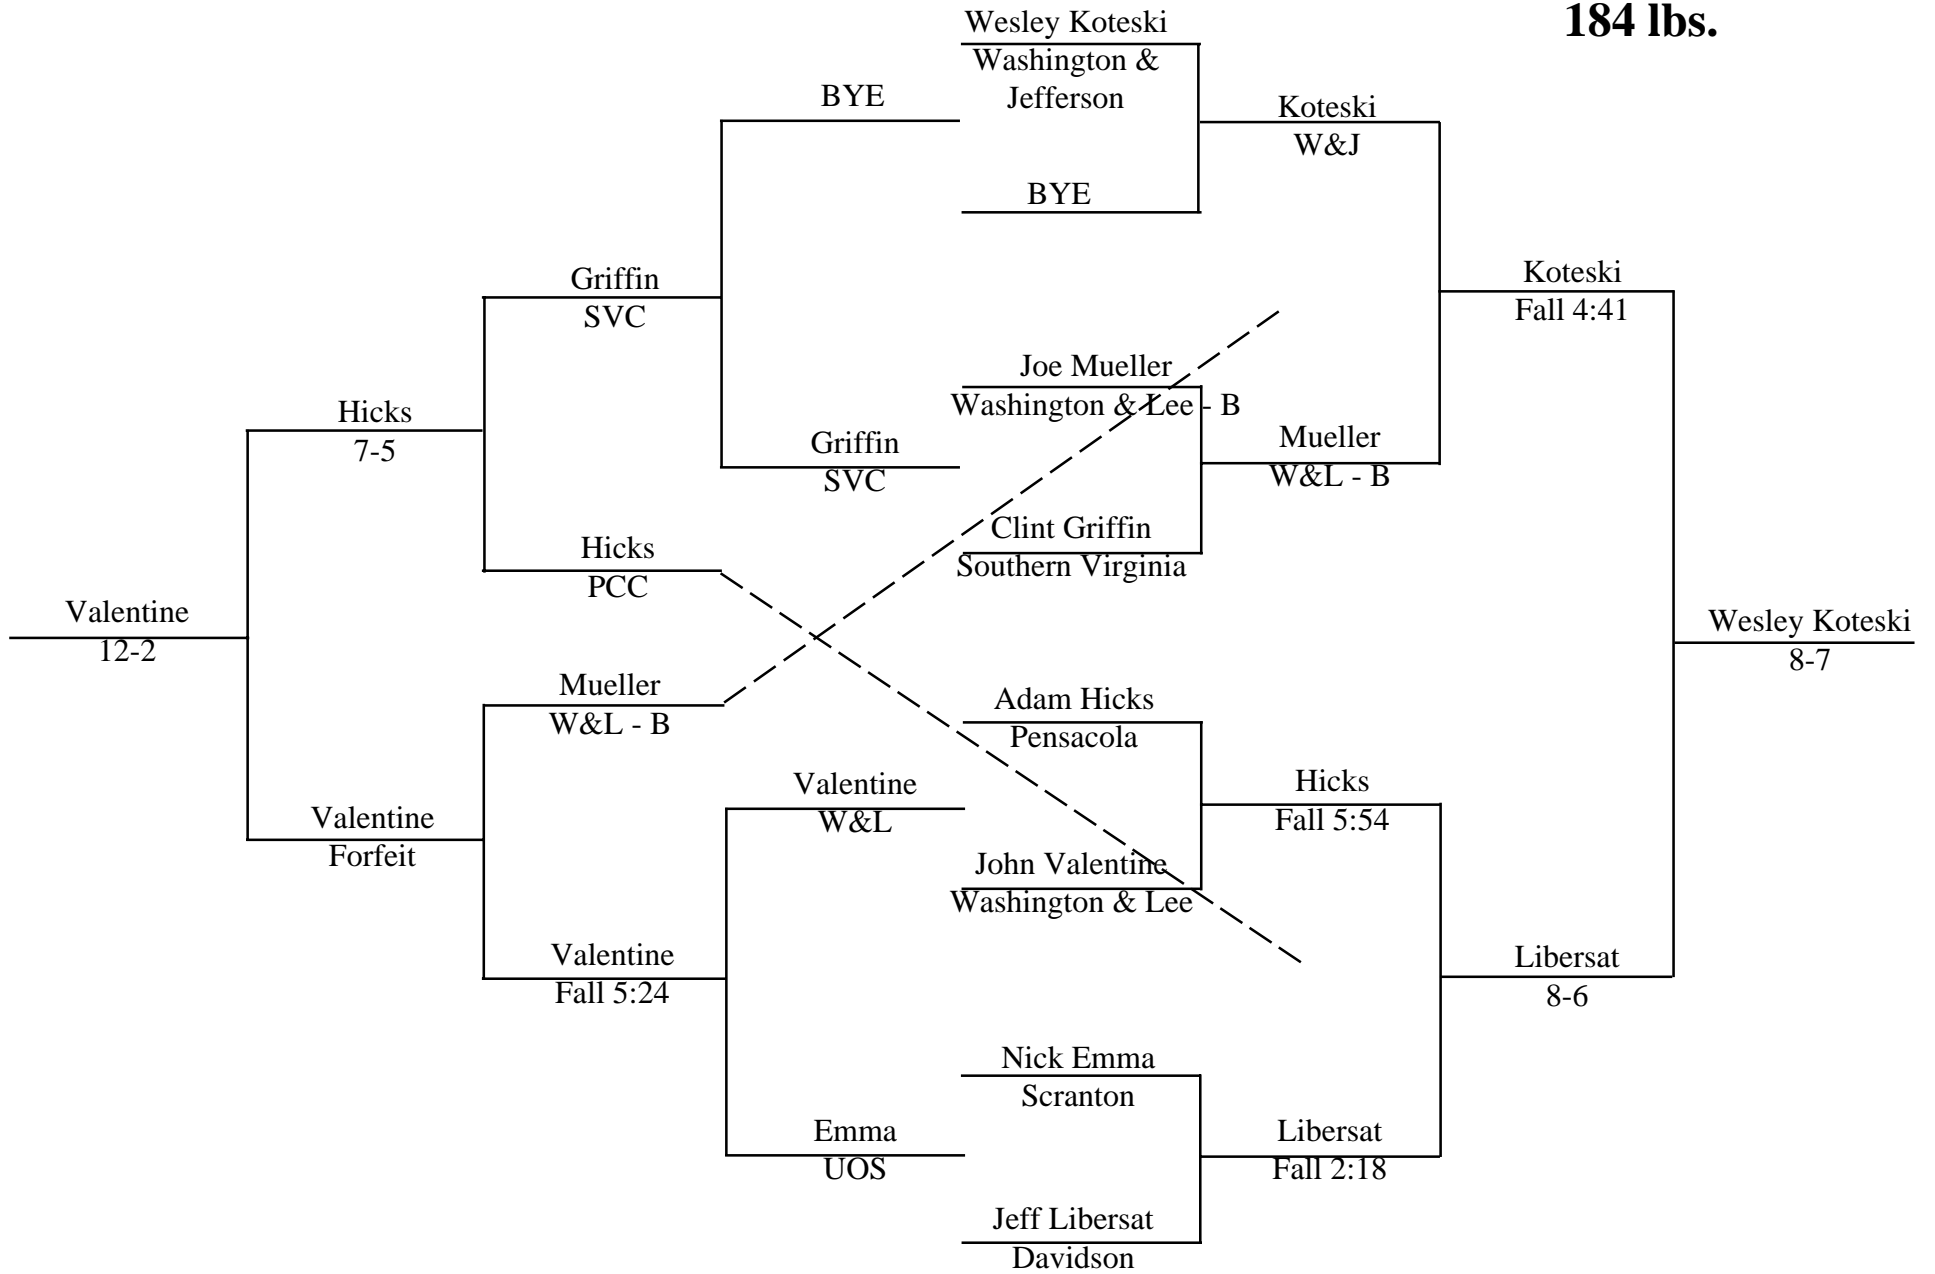

2001 Washington and Lee Wrestling Invitational

184 lbs.