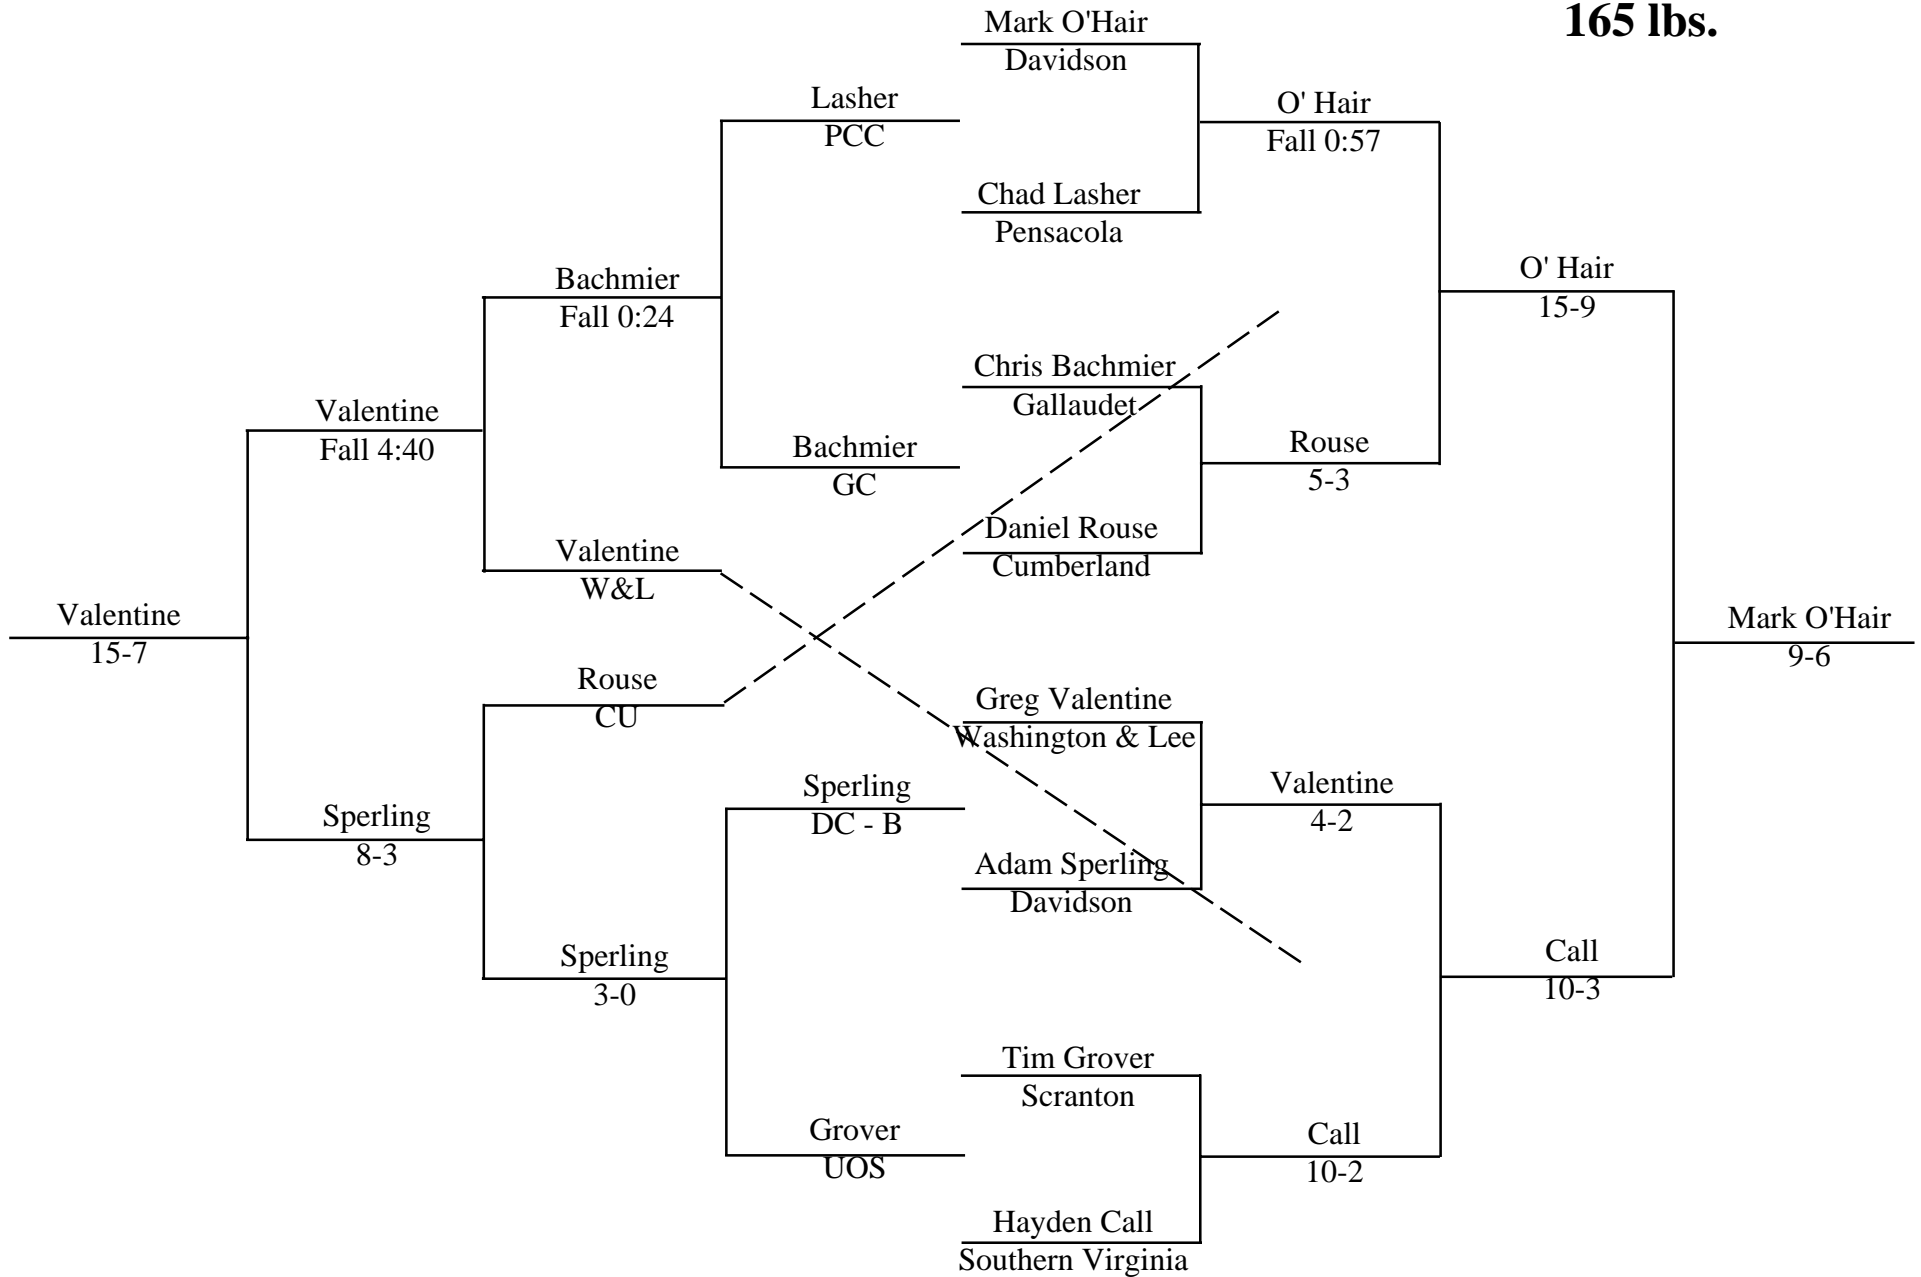

2001 Washington and Lee Wrestling Invitational

165 lbs.