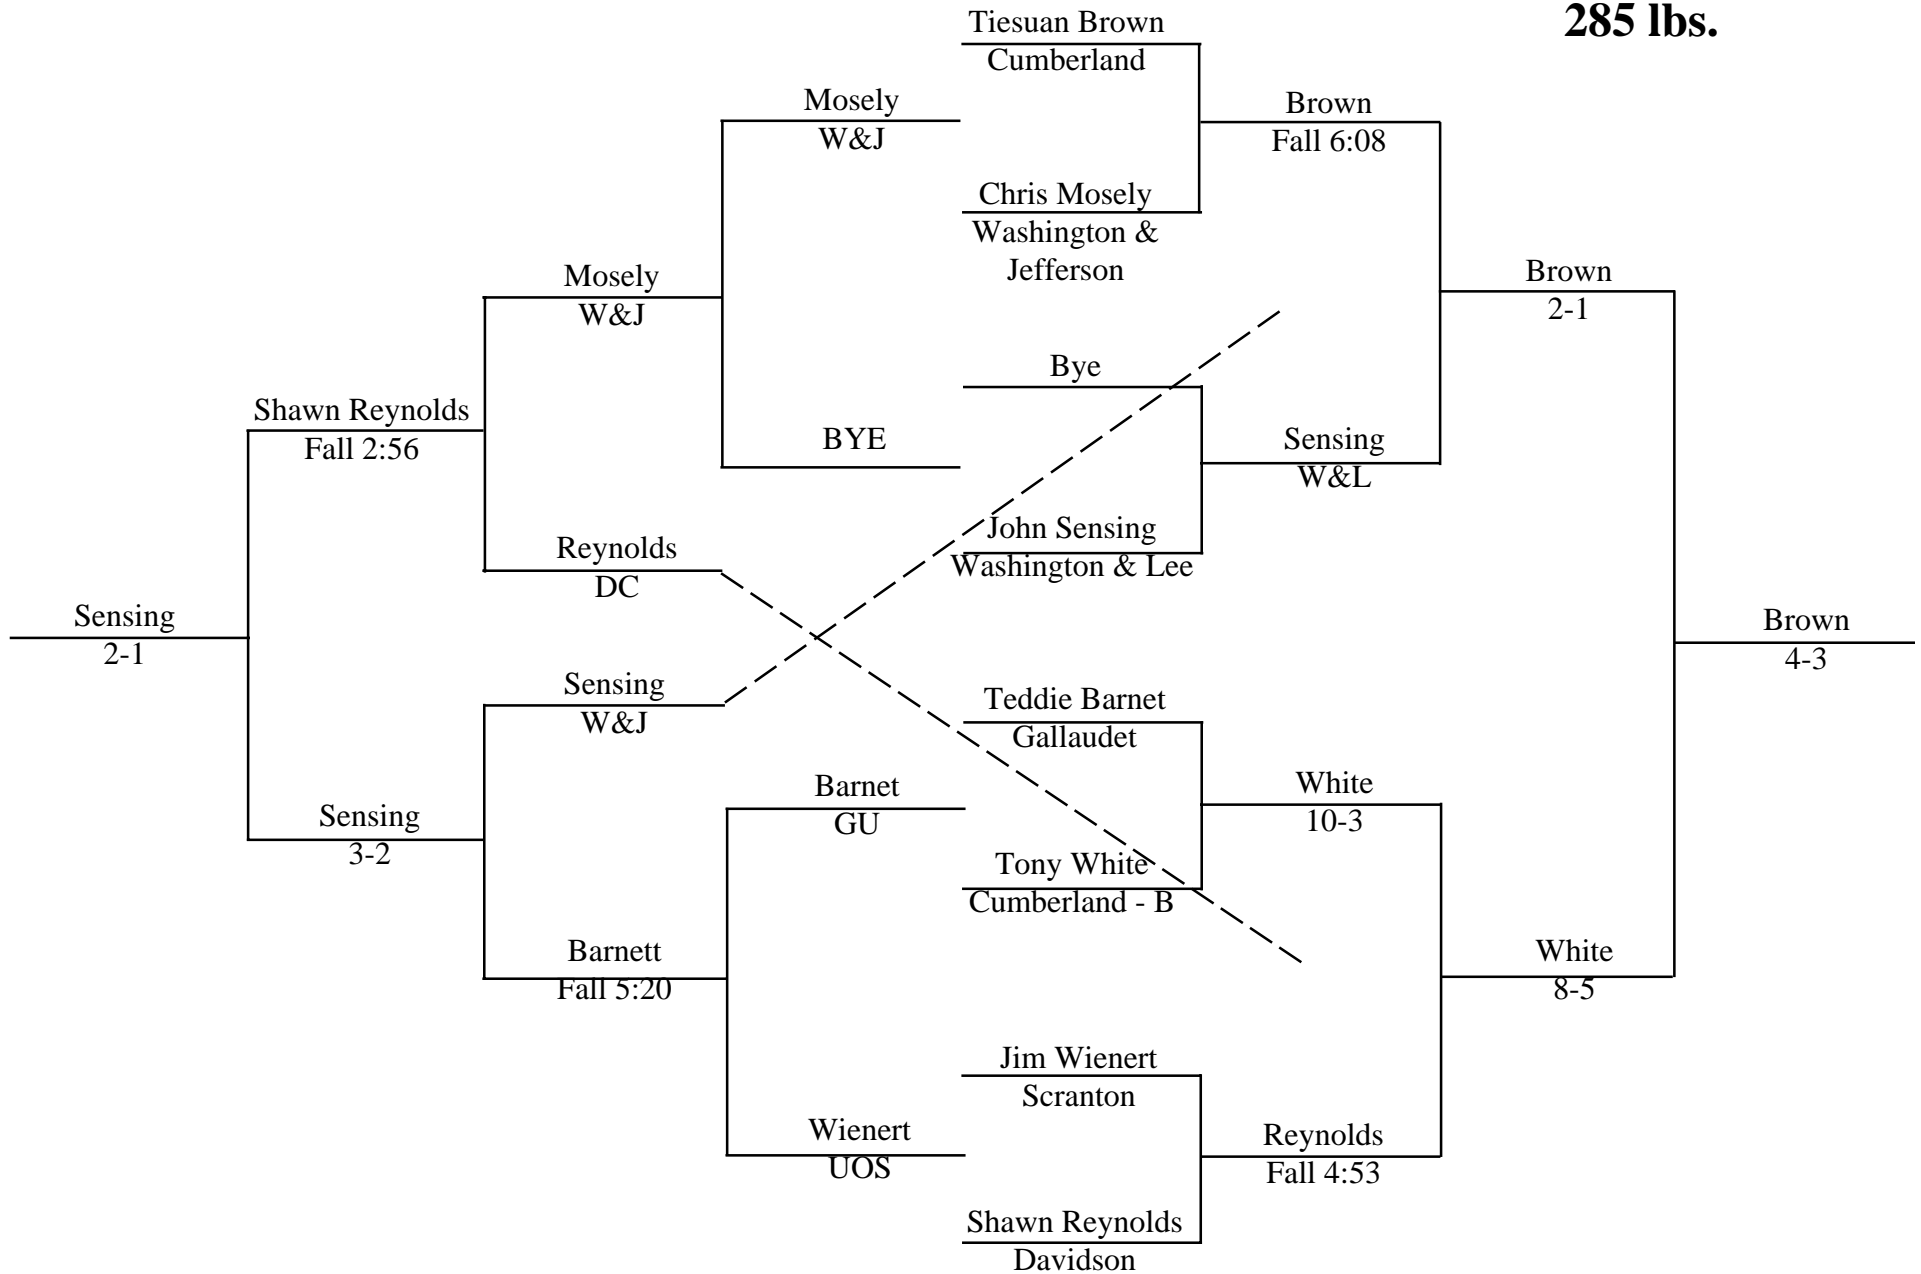

2001 Washington and Lee Wrestling Invitational

285 lbs.